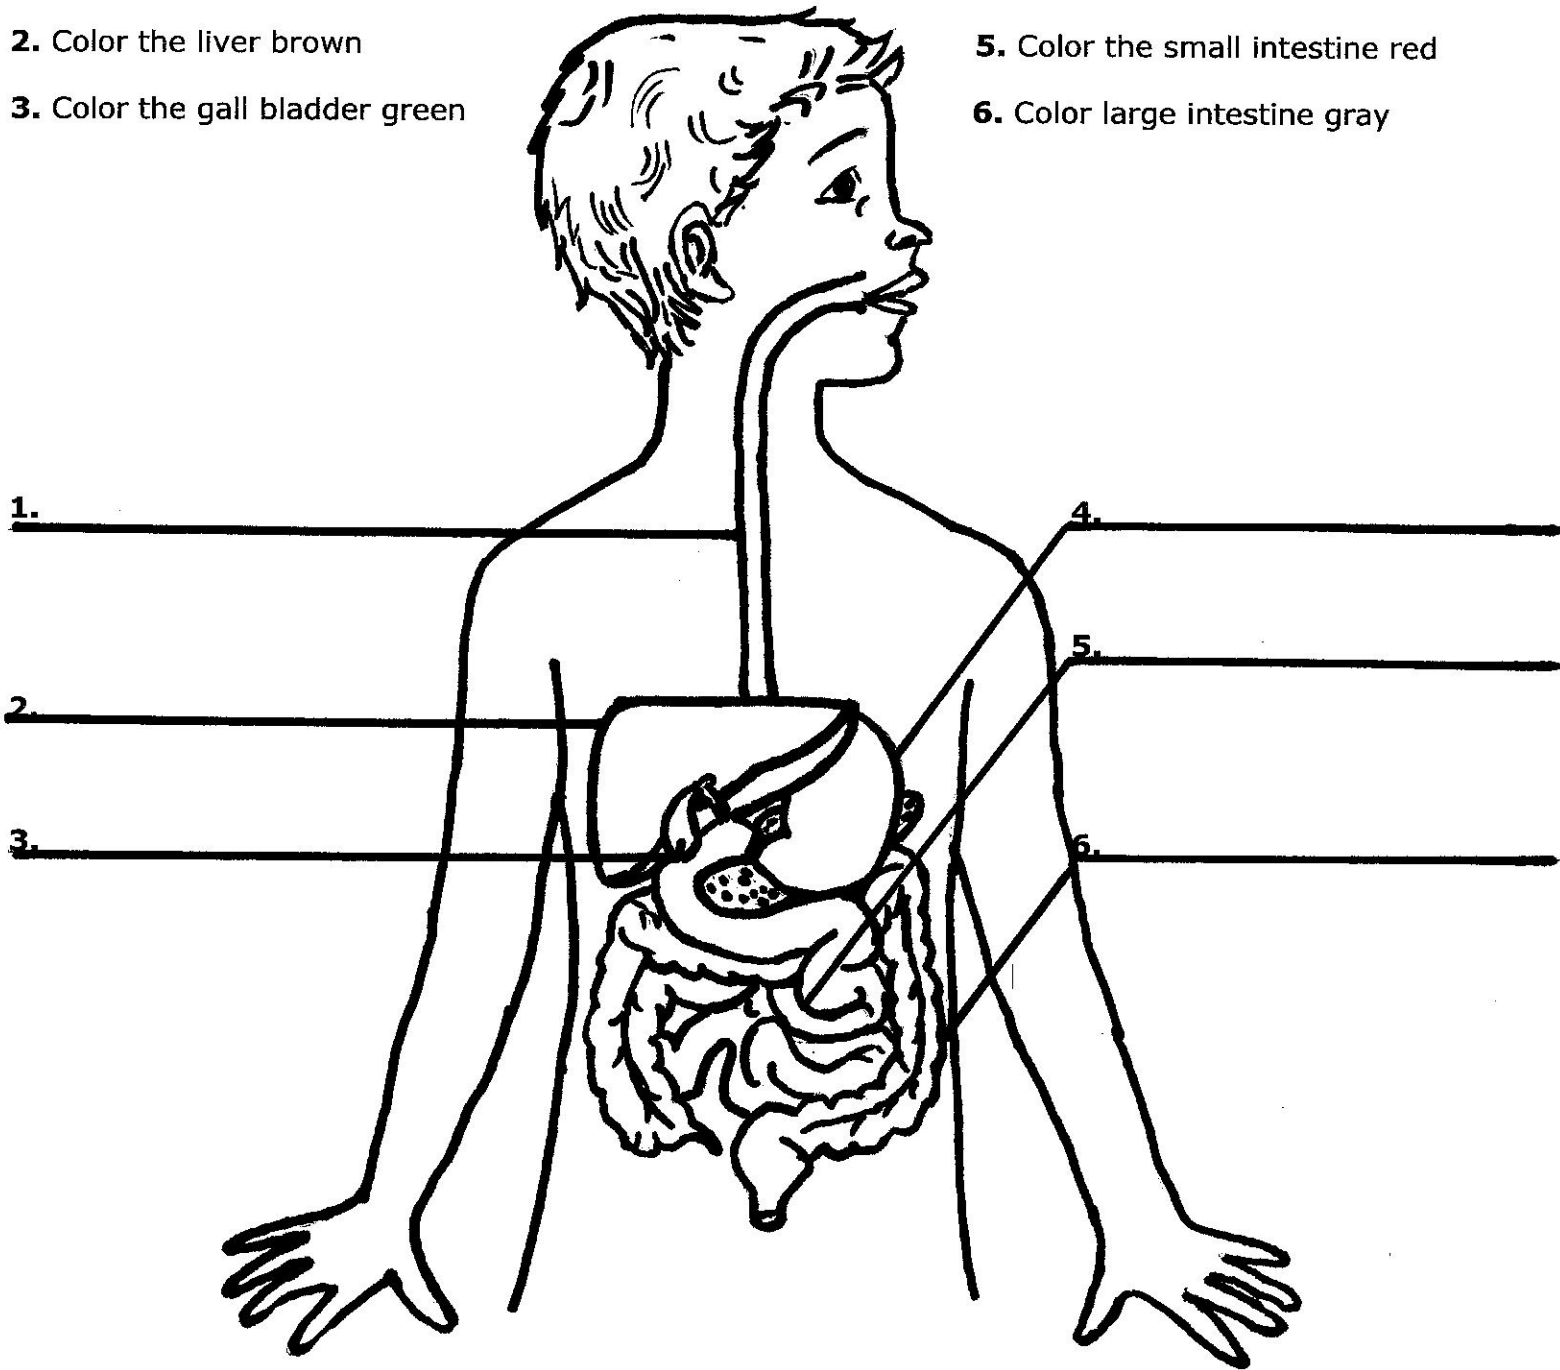

# Body Buddy

\_\_\_\_\_ Name

## Our Colorful Body- Food Path

Color and label the drawing of the digestive system using the number code.

1. Color esophagus blue
2. Color the liver brown
3. Color the gall bladder green
4. Color stomach pink
5. Color the small intestine red
6. Color large intestine gray

## Our Colorful Body- Heart & Blood Vessels (Tubes)

Color and label the drawing of the lungs and airway using the number code.

1. Color your heart pink
2. Color your aorta red (pumps blood out of your heart)
3. Color your vena cava blue (blood goes in to your heart)